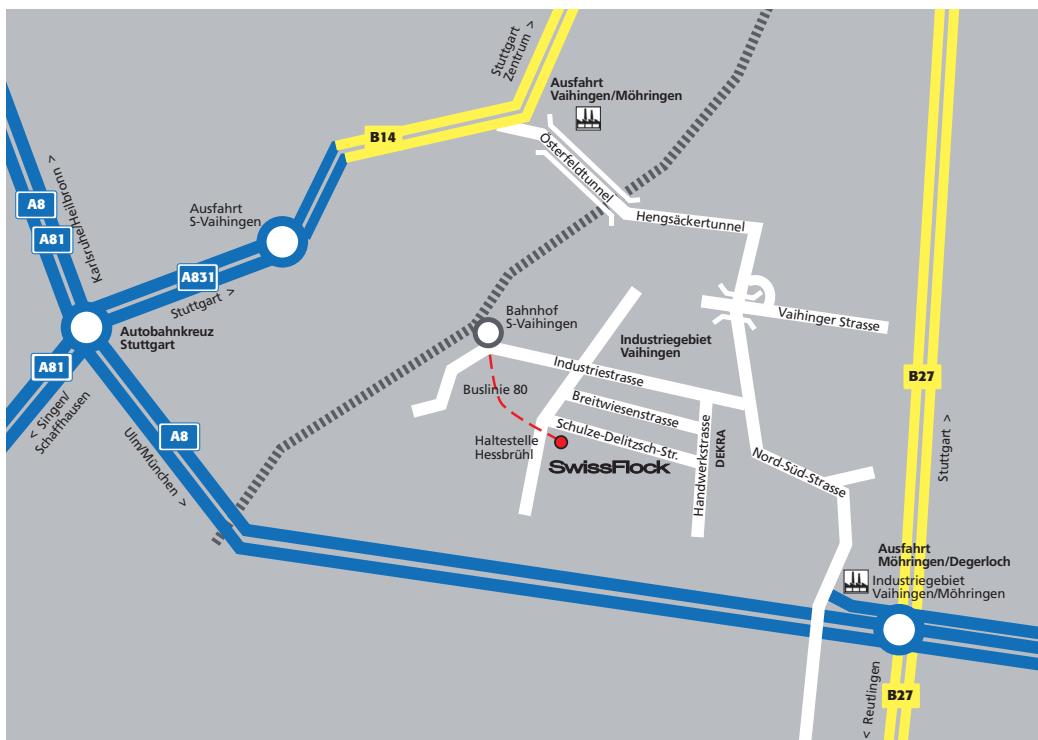

How to find SwissFlock Stuttgart

By train and bus

Bus line 80 from railway station Stuttgart-Vaihingen to bus stop Hessbrühl.

By car

Autobahn A81 from Singen or Heilbronn, A8 from Karlsruhe:

At Autobahnkreuz Stuttgart follow A831 towards S-Zentrum, later follow  Vaihingen Möhringen.

Autobahn A8 from München (Munich): Exit 52A towards Stuttgart-Möhringen (S-Möhringen), NOT S-Möhringen Ost! Later follow  Vaihingen Möhringen.

Turn left in the Industriestrasse at the first traffic light, then turn right at the second intersection into the Schulze-Delitzsch-Strasse.

Car parks are located in front of the building.